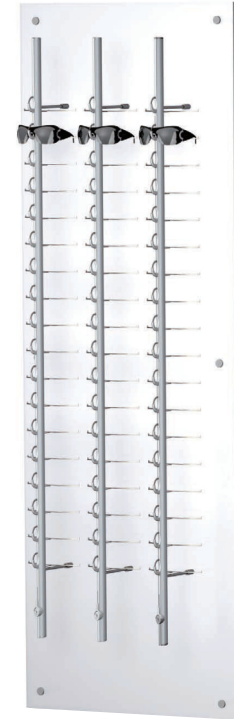

AP Display Panels for Metallic Rods

AP 5-14 AP 7-14 AP 9-14 AP 11-14
 AP 5-20 AP 7-20 AP 9-20 AP 11-20

	I	J	K	L
AP 5-14	2 x 12H/18	4 x	4 x	8 x
AP 7-14	3 x 12H/18	6 x	6 x	12 x
AP 9-14	4 x 12H/18	8 x	8 x	16 x
AP 11-14	5 x 12H/18	10 x	10 x	20 x
AP 5-20	2 x 18H/24	4 x	4 x	8 x
AP 7-20	3 x 18H/24	6 x	6 x	12 x
AP 9-20	4 x 18H/24	8 x	8 x	16 x
AP 11-20	5 x 18H/24	10 x	10 x	20 x

B	C	D	E	F	G	H
4x	4x	4x	4x	4x	4x	1x
*6x	*6x	*6x	6x	6x	6x	1x

Wall mounting

Step 1

Step 2

Step 4