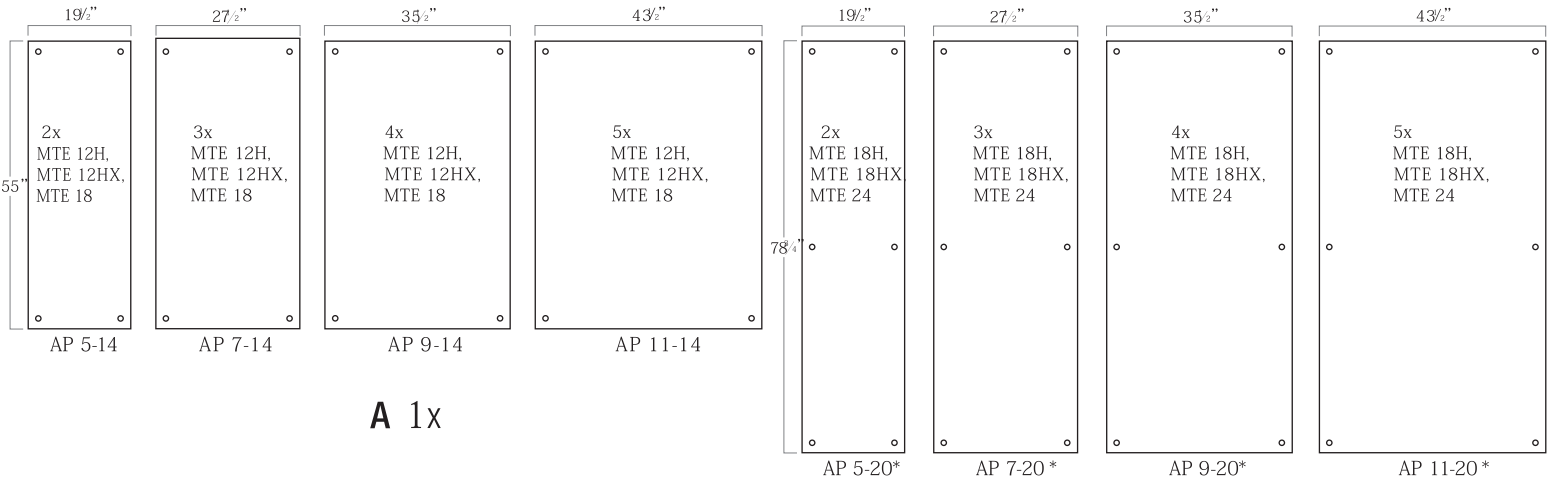

AP Display Panels for Metallic Rods

AP 5-14 AP 7-14 AP 9-14 AP 11-14
 AP 5-20 AP 7-20 AP 9-20 AP 11-20

	I	J	K	L
AP 5-14	2 x 12H/18	4 x	4 x	8 x
AP 7-14	3 x 12H/18	6 x	6 x	12 x
AP 9-14	4 x 12H/18	8 x	8 x	16 x
AP 11-14	5 x 12H/18	10 x	10 x	20 x
AP 5-20	2 x 18H/24	4 x	4 x	8 x
AP 7-20	3 x 18H/24	6 x	6 x	12 x
AP 9-20	4 x 18H/24	8 x	8 x	16 x
AP 11-20	5 x 18H/24	10 x	10 x	20 x

B	C	D	E	F	G	H
4x	4x	4x	4x	4x	4x	1x
*6x	*6x	*6x	6x	6x	6x	1x

Wall mounting

Step 1

Step 2

Step 4