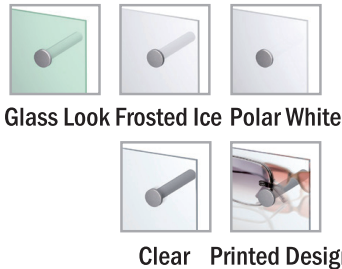

NEW

WV Panel - 360

The WV-360 Panel features a soft round design. Various components may be used to display several products on each shelf.

Available Finishes

Glass Look Frosted Ice Polar White

Clear Printed Design

A WV PANEL - 360

3/8" thick acrylic panel, available in four sizes and four finishes: glass-look (frosted on one side), clear, frosted ice, and polar white. Ask us about printed designs. Panel has three round openings with acrylic shelves.